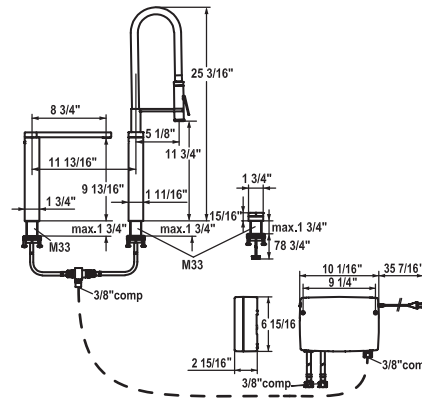

KWC ONO touch light PRO

KWC-No.	Finish
10.653.112.000	chrome

A 8 1/4", flexible connection hoses, plug power supply

Kitchen with LED-technology

Electronic controlled

- touch light PRO technology
- HighFlex spring hose technology
- touch'n'flow 1-2-3
- 3 preset temperatures and flow rates
- 3-hole
- Microprocessor-control
 - touch'n'flow 1: cold water, flow rate can be individually adjusted and saved
 - touch'n'flow 2: warm water, flow rate can be individually adjusted and saved
 - touch'n'flow 3: hot water, flow rate can be individually adjusted and saved
 - with cleaning program
 - temperature limit can be adjusted
 - hot water disinfection (5 minutes) can be adjusted
 - can be restored to factory settings
 - safety information: if waterflow is not switched off manually, automatic switch-off occurs after 10 minutes
- Swivel spout 360°
 - Neoperl® Caché®
- Professional spray 360° turn
- touch light PRO control unit, maintenance-free
 - up-to-date microprocessor and drive technology
 - tried-and-tested valve technology
 - incl. installation materials
 - designed for wired connection to 1 operating unit (standard), wireless connection to 1 operating unit (optional)
- Flexible connection hoses 3/8" compression
- Mounting hole size ø1 3/8"
- Delivery includes:
 - Plug power supply 100-240 V / operating voltage 15 V / cable length 35 7/16"
 - Control unit and wired operating unit / cable length 78 3/4"
- To be ordered separately (optional or if necessary):
 - Extension set 1500 mm Z.536.352, comprising: stainless steel hose 1500 mm, 3/8" x 3/8", double nipple, sealing material

- KWC ONO touch light PRO wireless operating unit Z.536.351.000

- for comprehensive information on planning, installation and operation get in touch with your KWC contact person.

Flow rate needle spray max 1.5 gpm (60 psi)
Flow rate max 1.75 gpm (60 psi)